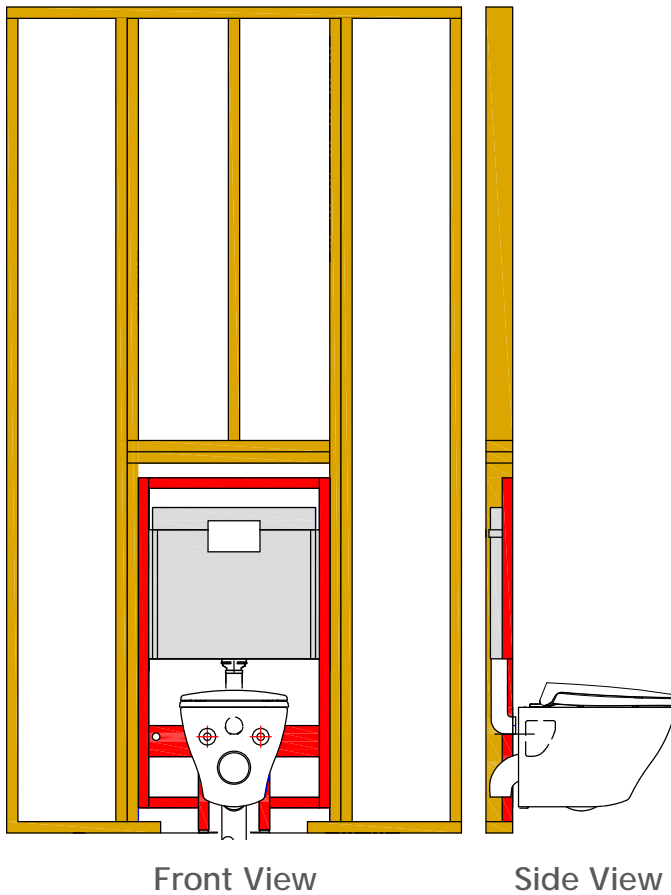

#01
COTTON

#12
SEDONA BEIGE

#CP
Polished Chrome

#BN
LifeKoat™
Brushed Nickel

#PN
LifeKoat™
Polished Nickel

Soirée® Freestanding Bathtub

Aquia® Wall-Hung Toilet
CT418FG

Featuring a high-efficiency dual-flushing system, the wall-hung Aquia optimizes water usage by allowing users to choose between 0.9 GPF for liquid waste or 1.6 GPF for solid waste. It also saves space...9 inches in total...and makes cleaning easier since the tank is behind the wall and the toilet is mounted above the floor.

With a stylish flush plate, the Aquia wall-hung toilet offers a chic, metropolitan option that is at home in a variety of bath settings.

Most elongated models of the Washlet® can also be installed. (not S400)

TOTO Dual-Flush In-Wall Tank System

- 0.9/1.6 gpf dual flush - Decorative push plates sold separately
- Installs in 2" x 4" or 2" x 6" wall—perfect for both residential and commercial applications
- Insulated tank resists internal condensation, one-piece design eliminates leak points
- Mounting of bowl rim height adjustable from 15" -19"
- PVC & Cast Iron outlets available (PVC only for 2" x 4" install)
- Supports up to 880 lbs.
- Washlet water outlet standard for easy connection. (Washlet sold separately)