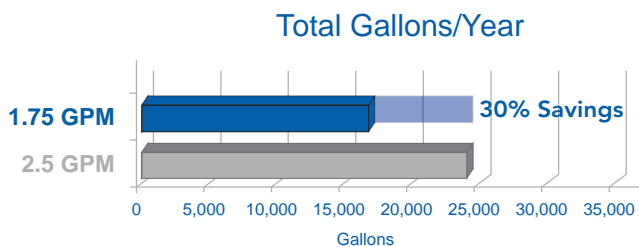

New High Efficiency Showerheads

The daily shower is one of our most cherished times in today's hectic world. We use it to relax, rejuvenate or perhaps just wake up. With TOTO's specially engineered high-efficiency showers (HES), you don't sacrifice performance but enjoy 30% water savings. TOTO also offers a wide variety of HES designs to add both style and value to your home.

Guinevere
TS970AL

Lloyd
TS930AL

Nexus
TS794AL

New High-Efficiency Handshowers

TOTO High-Efficiency Shower Water Savings:
Using only 1.75 GPM saves you 30% on water usage/bills over common 2.5 GPM models.

Based on a daily per capita usage of 8 minutes. Assuming an average household of 3.2 people over 365 days.