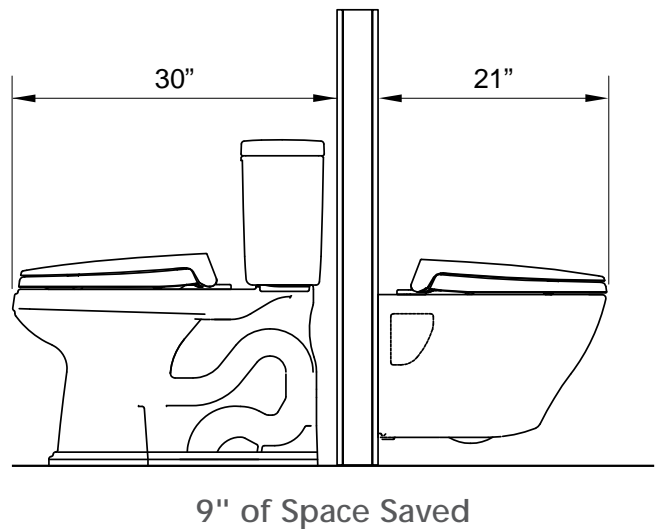

TOTO Dual-Flush In-Wall Tank System

- 0.9/1.6 gpf dual flush - Decorative push plates sold separately
- Installs in 2" x 4" or 2" x 6" wall—perfect for both residential and commercial applications
- Insulated tank resists internal condensation, one-piece design eliminates leak points
- Mounting of bowl rim height adjustable from 15" -19"
- PVC & Cast Iron outlets available (PVC only for 2" x 4" install)
- Supports up to 880 lbs.
- Washlet water outlet standard for easy connection. (Washlet sold separately)