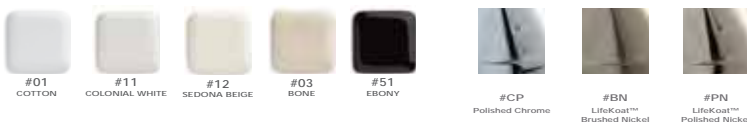

* Please note: SanaGloss not available on #51 Ebony

COLORS/FINISHES

| | | | | | | | |
|----|----------------|----|---------------|----|---------------|----|-----------------|
| 01 | Cotton White | 12 | Sedona Beige | 63 | Angelic White | CP | Polished Chrome |
| 03 | Bone | 51 | Ebony | | | BN | Brushed Nickel |
| 11 | Colonial White | 61 | Frosted White | | | PN | Polished Nickel |