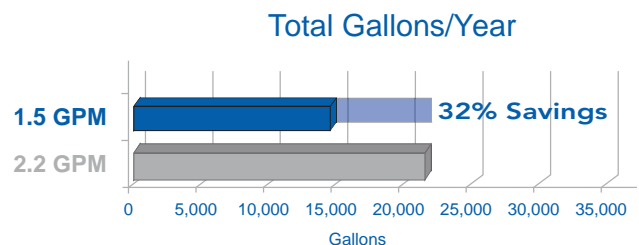

TOTO High-Efficiency Faucet Water Savings:

Using only 1.5 GPM saves you 32% on water usage/bills over common 2.2 GPM models.

Based on a daily per capita usage of 8.1 minutes.
Assuming an average household of 3.2 people over 365 days.