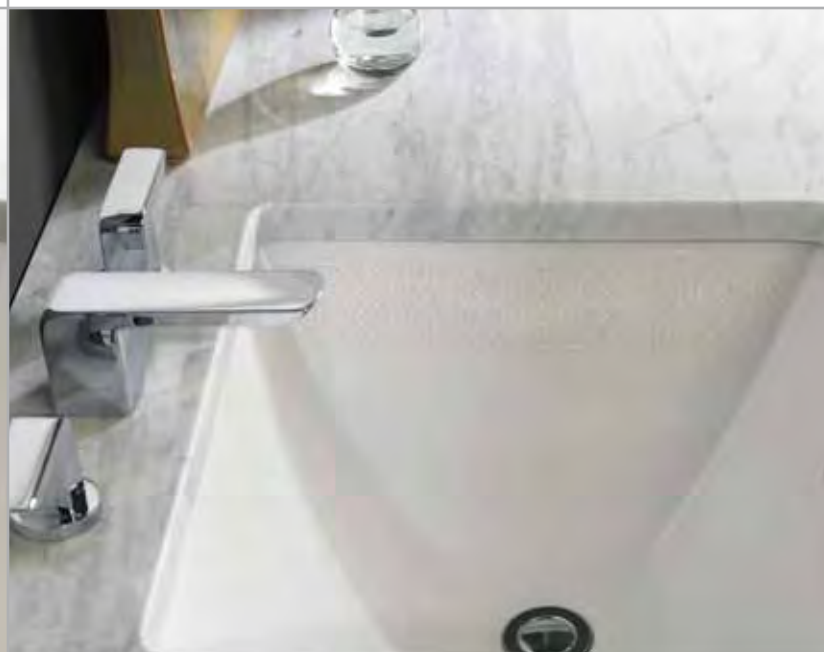

Waza™ Tiraz™ Undercounter Lavatory

LT624#01-NC

The word "tiraz" can be traced back to early Persian textiles, which are some of the most influential in history. Waza Tiraz updates these early styles with a more contemporary flare.

- 17" x 15"
- Rimless, design for undercounter installation
- Rear overflow
- Vitreous china
- Mounting assembly complete with installation template and mounting screw set

#01
COTTON